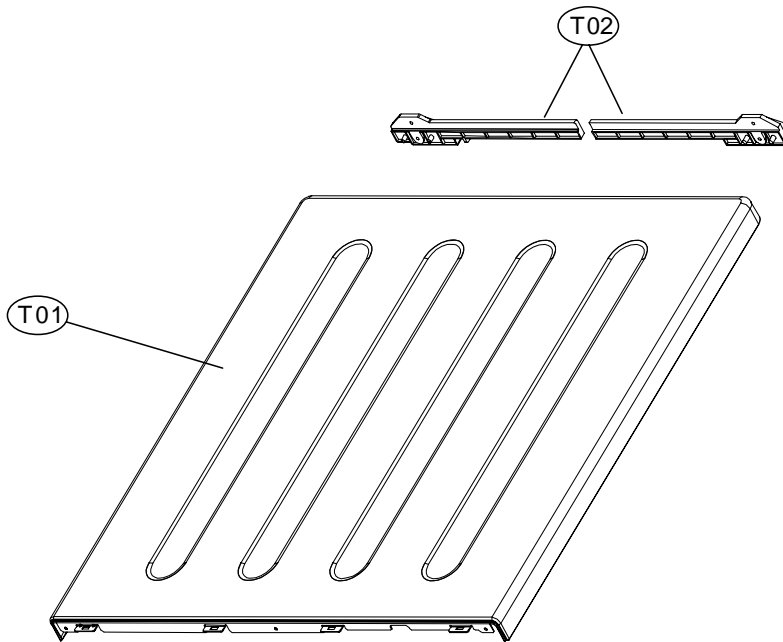

8. TOP PANEL & Dryer Rack ASS'Y