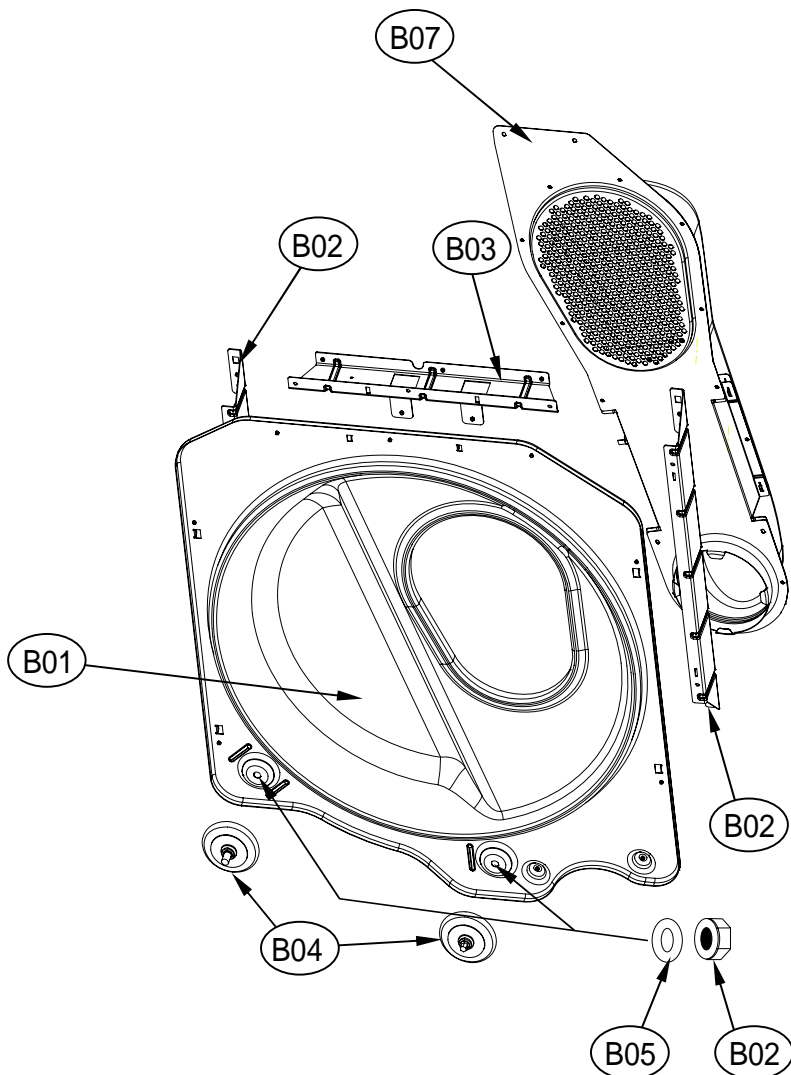

1. DRYER CBINET ASS'Y

Cabinet Assembly

ASKO, TL751XXLRR - Electronical Dryer XXL (TL751XXLRR)

Pos	Spare part No.	Description	Qty	Comment
C03	3612207900	Front Frame Upper	1 Pc's	
C04	3610392900	Base	1 Pc's	
C04-1	3613802300	Harness Clip	12 Pc's	Rear cabinet panel
C05	3612008000	Panel Clip	8 Pc's	
C05a	7122401411	Screw - Self Tapping	8 Pc's	
C06	3617703900	Leveling Leg - Front	2 Pc's	
C07	3617704000	Leveling Leg - Back	2 Pc's	
C08	3611428010	Duct Cover	1 Pc's	
C09	PRPSSWAD40	Main PCB - Elec. Dryer	1 Pc's	
C10	3612797000	Harness - Power Main PCB	1 Pc's	
C11	3611428100	Terminal Block Cover	1 Pc's	
C11a	7112401411	Screw-Self Tapping	1 Pc's	
C12	36189L5A00	Motor Unit Cmpl.	1 Pc's	See Dryer Motor Assembly
C12a	7112401411	Screw-Self Tapping	4 Pc's	
C13	3614413600	Exhaust Pipe	1 Pc's	
C13a	7112401008	Screw-Self Tapping	1 Pc's	
C14	3611427900	Back Cover	1 Pc's	
C14a	7112401411	Screw-Self Tapping	12 Pc's	

8. TOP PANEL & Dryer Rack ASS'Y

Top Panel & Dryer Rack

ASKO, TL751XXLRR - Electronical Dryer XXL (TL751XXLRR)

Pos	Spare part No.	Description	Qty	Comment
T01	3614533010RR	Top Panel	1 Pc's	
T02	3615304100	Top Panel Support	2 Pc's	
T02a	7122401411	Screw - Self Tapping	4 Pc's	
T03	36124234000	Dryer Rack	1 Pc's	

5. DRUM SUPPORT REAR ASS'Y

Drum Support Rear Assembly

ASKO, TL751XXLRR - Electronical Dryer XXL (TL751XXLRR)

Pos	Spare part No.	Description	Qty	Comment
B01	3615304500	Drum Support Rear	1 Pc's	
B02	3610608810	Support Bracket Right Side	1 Pc's	
B03	3610608910	Support Bracket Right Upper	1 Pc's	
B03a	7122401411	Screw - Self Tapping	7 Pc's	
B04	3614714400	Drum Roller	2 Pc's	
B05	3616039400	Washer - Roller	2 Pc's	
B06	3616039300	Nut - Roller	2 Pc's	
B07	3617510100	Inlet Duct Assembly - Elec. Dryer	1 Pc's	