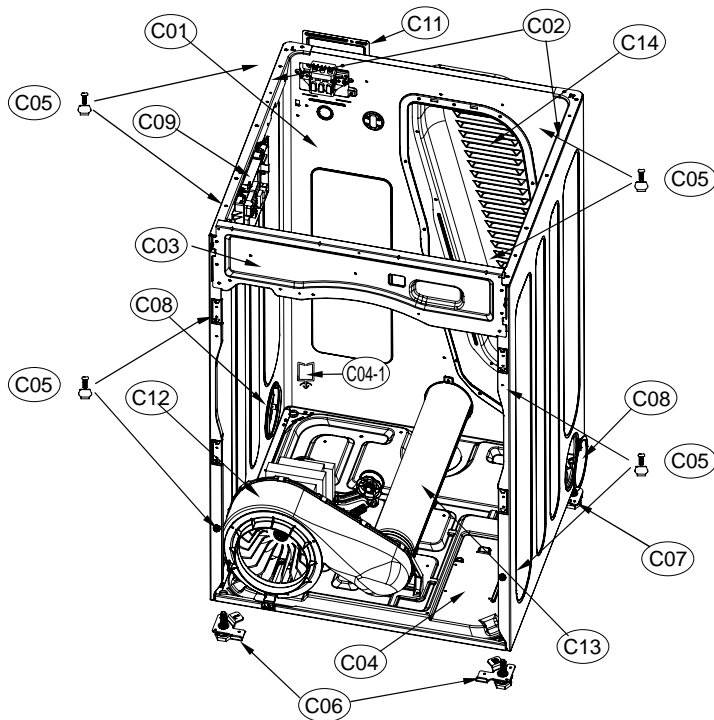

11. CONTROL PANEL F ASS'Y

Control Panel Assembly

ASKO, TL751XXLRR - Electronical Dryer XXL (TL751XXLRR)

Pos	Spare part No.	Description	Qty	Comment
P01	3614288900RR	Front Control Panel	1 Pc's	
P01a	71224012411	Screw - Self Tapping	1 Pc's	To affix PCB case to control panel
P02	3616637800	Power Button	1 Pc's	
P03	3615506300	Lens Cover - Prg Selector	1 Pc's	
P04	3616637900	Start Button	1 Pc's	
P05	3615506400	Program Lens Cover	1 Pc's	
P06	3616638100	Option Button	7 Pc's	
P07	3616638000	Function Button	1 Pc's	
P08	3616638200	Program Knob - Outer	1 Pc's	
P09	3616638300	Program Knob - Inner	1 Pc's	
P10	3613054700	Program Knob Lens	1 Pc's	
P11	3613054500	Program Knob Lens Holder	1 Pc's	
P12	3613054600	Lens Cover - Prg Option	1 Pc's	
P13	PRPSSWAD55	Control Unit PCB - Dryer	1 Pc's	For Electric & Gas Dryers
P14	3611147600	Control Unit Case - PCB Front	1 Pc's	
P14a	71224012411	Screw - Self Tapping	7 Pc's	To affix PCB case to control panel
P15	3610917700RR	Screw Cap	1 Pc's	

1. DRYER CBINET ASS'Y

Cabinet Assembly

ASKO, TL751XXLRR - Electronical Dryer XXL (TL751XXLRR)

Pos	Spare part No.	Description	Qty	Comment
C03	3612207900	Front Frame Upper	1 Pc's	
C04	3610392900	Base	1 Pc's	
C04-1	3613802300	Harness Clip	12 Pc's	Rear cabinet panel
C05	3612008000	Panel Clip	8 Pc's	
C05a	7122401411	Screw - Self Tapping	8 Pc's	
C06	3617703900	Leveling Leg - Front	2 Pc's	
C07	3617704000	Leveling Leg - Back	2 Pc's	
C08	3611428010	Duct Cover	1 Pc's	
C09	PRPSSWAD40	Main PCB - Elec. Dryer	1 Pc's	
C10	3612797000	Harness - Power Main PCB	1 Pc's	
C11	3611428100	Terminal Block Cover	1 Pc's	
C11a	7112401411	Screw-Self Tapping	1 Pc's	
C12	36189L5A00	Motor Unit Cmpl.	1 Pc's	See Dryer Motor Assembly
C12a	7112401411	Screw-Self Tapping	4 Pc's	
C13	3614413600	Exhaust Pipe	1 Pc's	
C13a	7112401008	Screw-Self Tapping	1 Pc's	
C14	3611427900	Back Cover	1 Pc's	
C14a	7112401411	Screw-Self Tapping	12 Pc's	