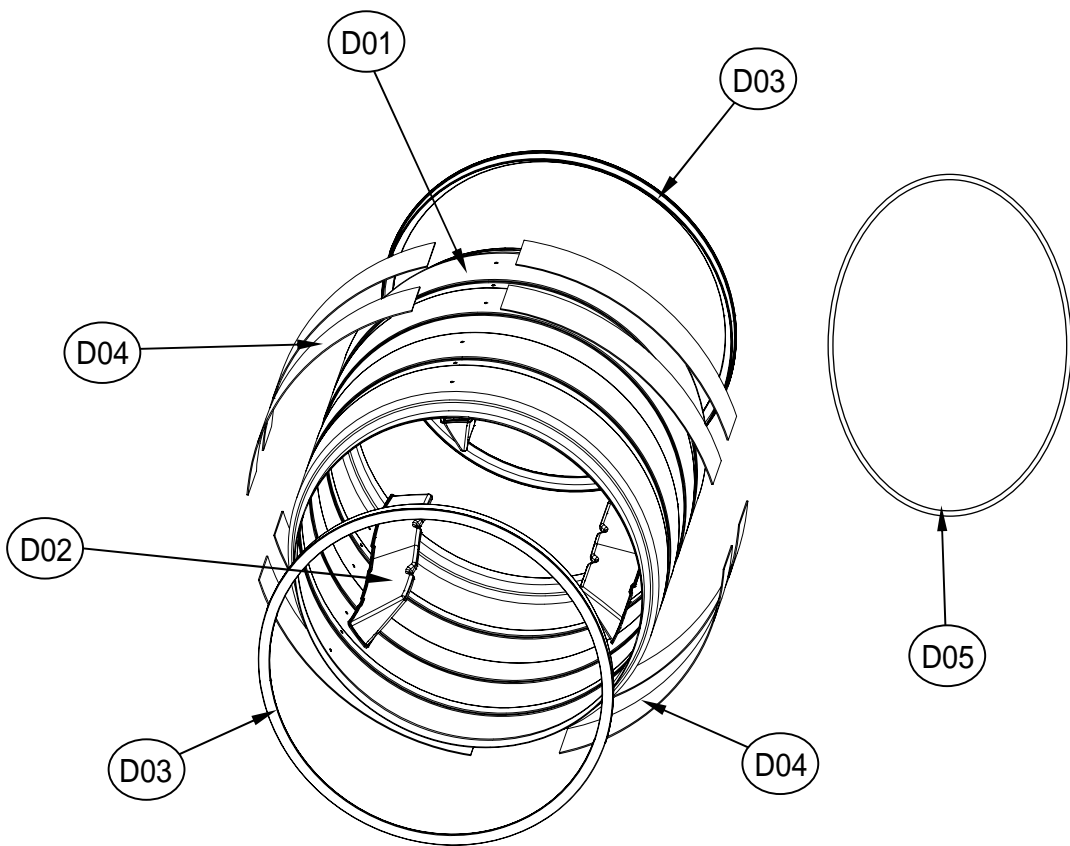

7. DRUM ASS'Y