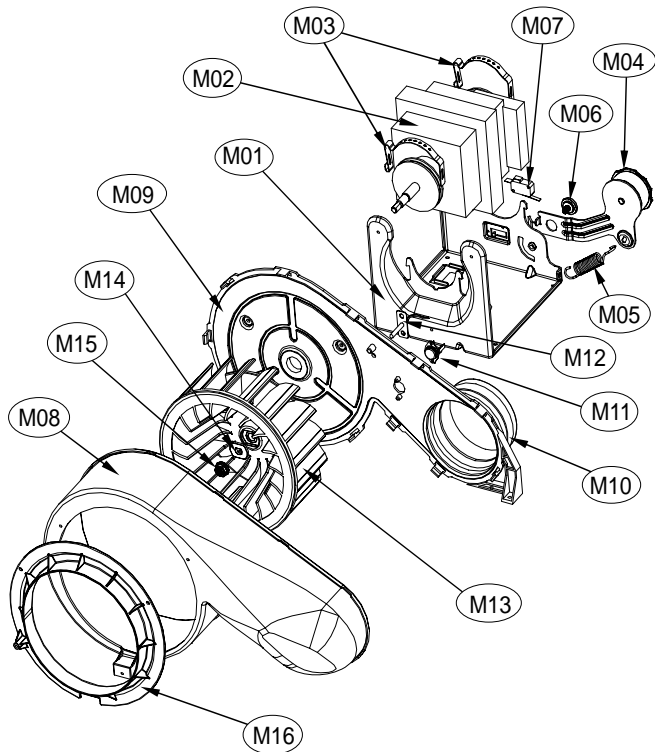

5. DRUM SUPPORT REAR ASS'Y

Drum Support Rear Assembly

ASKO, TL751XXLRR - Electronical Dryer XXL (TL751XXLRR)

Pos	Spare part No.	Description	Qty	Comment
B01	3615304500	Drum Support Rear	1 Pc's	
B02	3610608810	Support Bracket Right Side	1 Pc's	
B03	3610608910	Support Bracket Right Upper	1 Pc's	
B03a	7122401411	Screw - Self Tapping	7 Pc's	
B04	3614714400	Drum Roller	2 Pc's	
B05	3616039400	Washer - Roller	2 Pc's	
B06	3616039300	Nut - Roller	2 Pc's	
B07	3617510100	Inlet Duct Assembly - Elec. Dryer	1 Pc's	

2. DRYER MOTOR ASS'Y

Dryer Motor Assembly

ASKO, TL751XXLRR - Electronical Dryer XXL (TL751XXLRR)

Pos	Spare part No.	Description	Qty	Comment
M01	3610608500	Motor Bracket	1 Pc's	
M01a	7122401411	Screw - Self Tapping	4 Pc's	
M02	36189L5D00	Dryer Motor	1 Pc's	
M03	3611206000	Motor Clamp	2 Pc's	
M04	3610609100	Idler Bracket	1 Pc's	
M05	3615115500	Idler Spring	1 Pc's	
M06	3616039000	Idler Bolt	1 Pc's	
M07	3619047500	Micro Switch	1 Pc's	
M07a	7121301611	Screw-Self Tapping	2 Pc's	
M08	3611144900	Fan Case - Front	1 Pc's	
M09	3611145000	Fan Case - Rear	1 Pc's	
M10	3612323200	Pipe Gasket	1 Pc's	
M10a	7112401411	Screw-Self Tapping	3 Pc's	
M11	3619047900	Fan T-Stat 70c on/85c off	1 Pc's	85C Off / 70C On
M11a	7121300811	Screw-Self Tapping	2 Pc's	
M12	361AAAAC20	Thermistor	1 Pc's	
M12a	7122401411	Screw - Self Tapping	1 Pc's	
M13	3611886200	Fan Impeller	1 Pc's	
M14	3616039100	Lock Washer	1 Pc's	
M15	3616039200	Lock Nut	1 Pc's	
M16	3611428200	Fan Cover	1 Pc's	
M16a	7122401411	Screw - Self Tapping	2 Pc's	