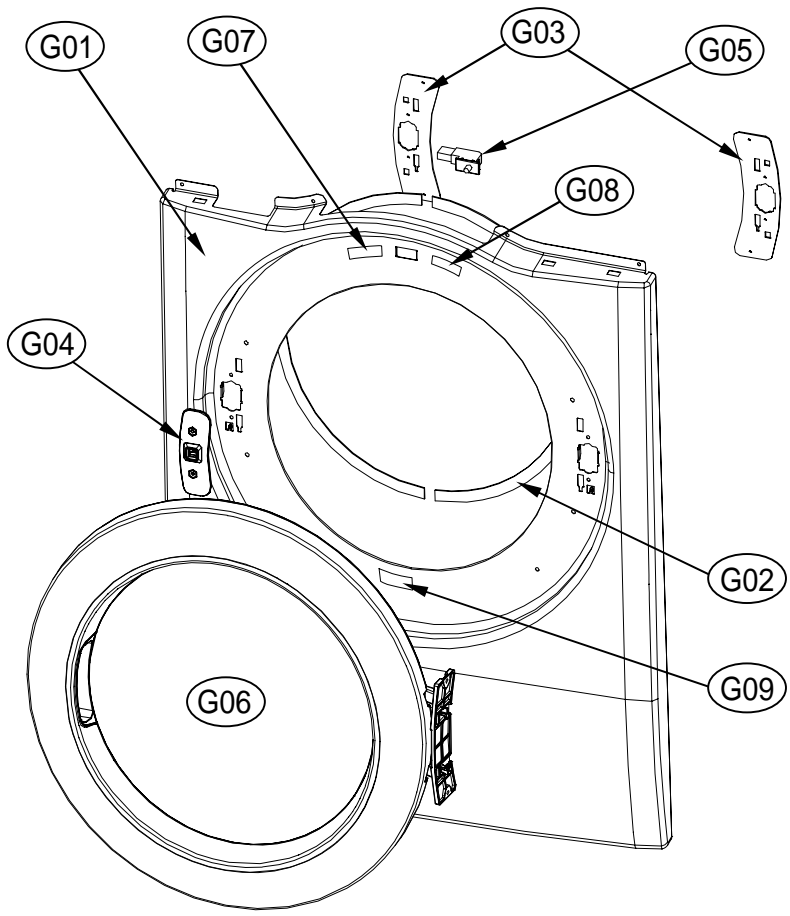

6. DRUM SUPPORT FRONT ASS'Y

Drum Support Front Assembly

ASKO, TL751XXLRR - Electronical Dryer XXL (TL751XXLRR)

Pos	Spare part No.	Description	Qty	Comment
S01	3615304600	Drum Support Front	1 Pc's	
S02	3610609000	Support Bracket Front	4 Pc's	
S03	3611909500	Lint Filter	1 Pc's	
S04	7112401008	Screw-Self Tapping	1 Pc's	
S05	7112401008	Screw-Self Tapping	2 Pc's	
S06	3617510400	Outlet Duct Assembly	1 Pc's	
S07	7112401008	Screw-Self Tapping	2 Pc's	
S08	3614714400	Drum Roller	2 Pc's	
S09	3616039400	Washer - Roller	2 Pc's	
S10	3616039300	Nut - Roller	2 Pc's	
S11	3613625300	Lamp housing	1 Pc's	
S12	3615505100	Lamp Cover	1 Pc's	
S13	7112401008	Screw-Self Tapping	1 Pc's	
S14	3613802400	Harness Clip	1 Pc's	

10. CABINET FRONT ASSY

Cabinet Front Assembly

ASKO, TL751XXLRR - Electronical Dryer XXL (TL751XXLRR)

Pos	Spare part No.	Description	Qty	Comment
G01	3610812500RRK	Front Panel RR w/labels	1 Pc's	
G02	3612323300	Front Panel Gasket	4 Pc's	
G03	3615304400	Hinge Support	2 Pc's	
G04	3613802500RR	Door Lock	1 Pc's	
G04a	7122401409	Screw-Self Tapping	2 Pc's	For attaching door lock
G05	3619047700	Door Switch	1 Pc's	
G06	3616051229	Screw - Self Tapping	1 Pc's	
G06a	3616051229	Screw - Self Tapping	1 Pc's	
G07	3613558800	Warning Label	1 Pc's	
G08	3613557600	Caution Label	1 Pc's	
G09	3613558900	Rating Label	1 Pc's	