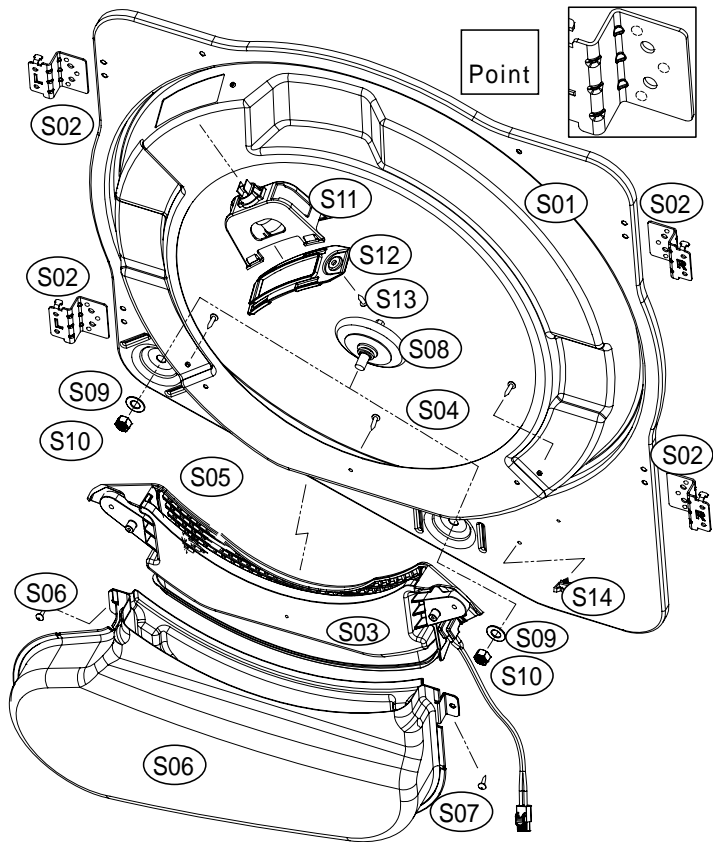

2. DRYER MOTOR ASS'Y

Dryer Motor Assembly

ASKO, TL751XXLRR - Electronical Dryer XXL (TL751XXLRR)

Pos	Spare part No.	Description	Qty	Comment
M01	3610608500	Motor Bracket	1 Pc's	
M01a	7122401411	Screw - Self Tapping	4 Pc's	
M02	36189L5D00	Dryer Motor	1 Pc's	
M03	3611206000	Motor Clamp	2 Pc's	
M04	3610609100	Idler Bracket	1 Pc's	
M05	3615115500	Idler Spring	1 Pc's	
M06	3616039000	Idler Bolt	1 Pc's	
M07	3619047500	Micro Switch	1 Pc's	
M07a	7121301611	Screw-Self Tapping	2 Pc's	
M08	3611144900	Fan Case - Front	1 Pc's	
M09	3611145000	Fan Case - Rear	1 Pc's	
M10	3612323200	Pipe Gasket	1 Pc's	
M10a	7112401411	Screw-Self Tapping	3 Pc's	
M11	3619047900	Fan T-Stat 70c on/85c off	1 Pc's	85C Off / 70C On
M11a	7121300811	Screw-Self Tapping	2 Pc's	
M12	361AAAAC20	Thermistor	1 Pc's	
M12a	7122401411	Screw - Self Tapping	1 Pc's	
M13	3611886200	Fan Impeller	1 Pc's	
M14	3616039100	Lock Washer	1 Pc's	
M15	3616039200	Lock Nut	1 Pc's	
M16	3611428200	Fan Cover	1 Pc's	
M16a	7122401411	Screw - Self Tapping	2 Pc's	

6. DRUM SUPPORT FRONT ASS'Y

Drum Support Front Assembly

ASKO, TL751XXLRR - Electronical Dryer XXL (TL751XXLRR)

Pos	Spare part No.	Description	Qty	Comment
S01	3615304600	Drum Support Front	1 Pc's	
S02	3610609000	Support Bracket Front	4 Pc's	
S03	3611909500	Lint Filter	1 Pc's	
S04	7112401008	Screw-Self Tapping	1 Pc's	
S05	7112401008	Screw-Self Tapping	2 Pc's	
S06	3617510400	Outlet Duct Assembly	1 Pc's	
S07	7112401008	Screw-Self Tapping	2 Pc's	
S08	3614714400	Drum Roller	2 Pc's	
S09	3616039400	Washer - Roller	2 Pc's	
S10	3616039300	Nut - Roller	2 Pc's	
S11	3613625300	Lamp housing	1 Pc's	
S12	3615505100	Lamp Cover	1 Pc's	
S13	7112401008	Screw-Self Tapping	1 Pc's	
S14	3613802400	Harness Clip	1 Pc's	