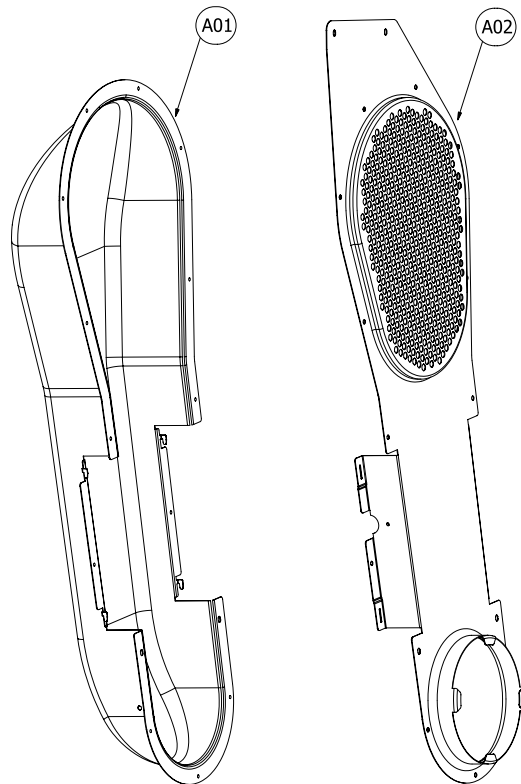

6. DRUM SUPPORT FRONT ASS'Y

Drum Support Front Assembly

ASKO, TL751XXLRR - Electronical Dryer XXL (TL751XXLRR)

Pos	Spare part No.	Description	Qty	Comment
S01	3615304600	Drum Support Front	1 Pc's	
S02	3610609000	Support Bracket Front	4 Pc's	
S03	3611909500	Lint Filter	1 Pc's	
S04	7112401008	Screw-Self Tapping	1 Pc's	
S05	7112401008	Screw-Self Tapping	2 Pc's	
S06	3617510400	Outlet Duct Assembly	1 Pc's	
S07	7112401008	Screw-Self Tapping	2 Pc's	
S08	3614714400	Drum Roller	2 Pc's	
S09	3616039400	Washer - Roller	2 Pc's	
S10	3616039300	Nut - Roller	2 Pc's	
S11	3613625300	Lamp housing	1 Pc's	
S12	3615505100	Lamp Cover	1 Pc's	
S13	7112401008	Screw-Self Tapping	1 Pc's	
S14	3613802400	Harness Clip	1 Pc's	

10. CABINET FRONT ASSY

Cabinet Front Assembly

ASKO, TL751XXLRR - Electronical Dryer XXL (TL751XXLRR)

Pos	Spare part No.	Description	Qty	Comment
G01	3610812500RRK	Front Panel RR w/labels	1 Pc's	
G02	3612323300	Front Panel Gasket	4 Pc's	
G03	3615304400	Hinge Support	2 Pc's	
G04	3613802500RR	Door Lock	1 Pc's	
G04a	7122401409	Screw-Self Tapping	2 Pc's	For attaching door lock
G05	3619047700	Door Switch	1 Pc's	
G06	3616051229	Screw - Self Tapping	1 Pc's	
G06a	3616051229	Screw - Self Tapping	1 Pc's	
G07	3613558800	Warning Label	1 Pc's	
G08	3613557600	Caution Label	1 Pc's	
G09	3613558900	Rating Label	1 Pc's	

4. HEATER DUCT ASS'Y

4-1. Electric Type

4-2. Gas Type

Air/Heater duct Assembly

ASKO, TL751XXLRR - Electronical Dryer XXL (TL751XXLRR)

Pos	Spare part No.	Description	Qty	Comment
A01	3617510200	Inlet Duct - Rear	1 Pc's	
A01a	7122400811	Screw-Self Tapping	12 Pc's	
A02	3617510300	Inlet Duct - Front	1 Pc's	
A02a	7122400811	Screw-Self Tapping	4 Pc's	
A03	3612802500	Heater - Dryer	1 Pc's	
A04	3619047600	Thermostat - Hi Limit	1 Pc's	125C Off / 94C On
A05	3619047800	Thermostat Cut-Out	1 Pc's	140C Off / -35C On
A06	3612797100	Heater Harness - Dryer	1 Pc's	