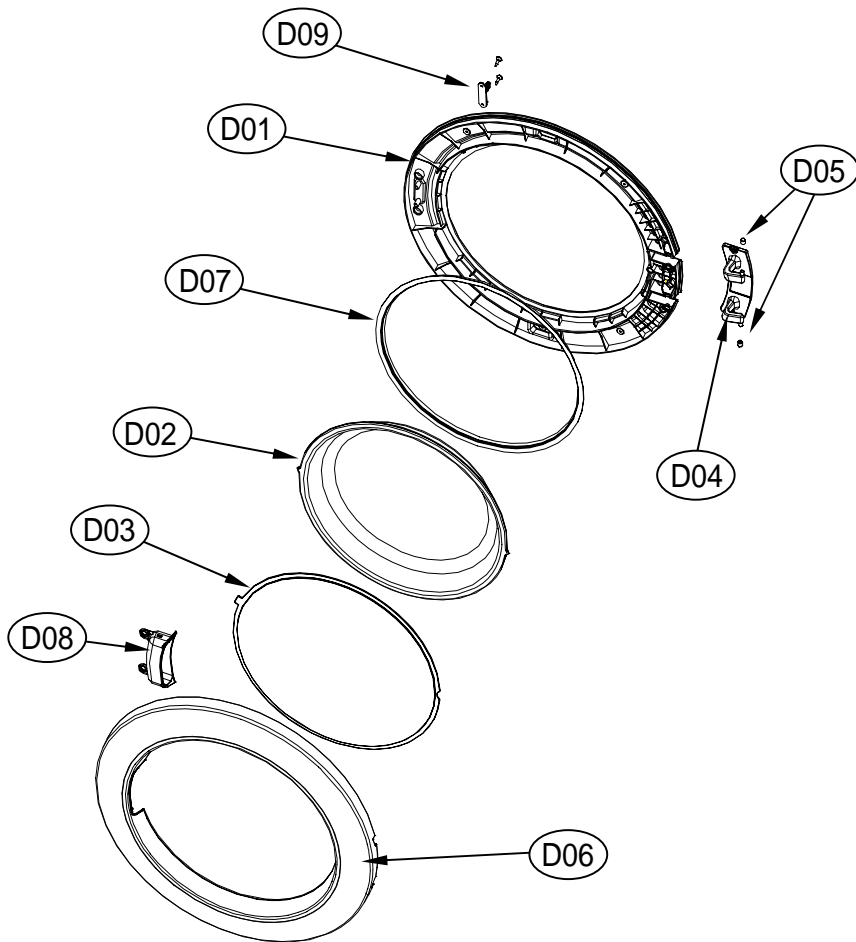

8. DOOR ASS'Y

Door Assembly

ASKO, TL751XXLRR - Electronical Dryer XXL (TL751XXLRR)

Pos	Spare part No.	Description	Qty	Comment
D01	3612208000	Door Frame - Inner	1 Pc's	
D01a	7115402008	Screw - Self Tapping	15 Pc's	For attaching Inner & Outer door frames
D02	36117ABR00	Door Glass	1 Pc's	
D03	3618304300	Door Glass Protection	1 Pc's	
D04	3612903600	Door Hinge	1 Pc's	
D05	3610916500	Door Hinge Cap	2 Pc's	
D06	3612208120	Door Frame - Outer Chrome	1 Pc's	
D07	3612323000	Door Gasket	1 Pc's	
D08	3611428310	Handle Cover	1 Pc's	
D09	3613101100	Door Hook	1 Pc's	
D09a	7115401608	Screw-Self Tapping	1 Pc's	For attaching door hook

11. CONTROL PANEL F ASS'Y

Control Panel Assembly

ASKO, TL751XXLRR - Electronical Dryer XXL (TL751XXLRR)

Pos	Spare part No.	Description	Qty	Comment
P01	3614288900RR	Front Control Panel	1 Pc's	
P01a	71224012411	Screw - Self Tapping	1 Pc's	To affix PCB case to control panel
P02	3616637800	Power Button	1 Pc's	
P03	3615506300	Lens Cover - Prg Selector	1 Pc's	
P04	3616637900	Start Button	1 Pc's	
P05	3615506400	Program Lens Cover	1 Pc's	
P06	3616638100	Option Button	7 Pc's	
P07	3616638000	Function Button	1 Pc's	
P08	3616638200	Program Knob - Outer	1 Pc's	
P09	3616638300	Program Knob - Inner	1 Pc's	
P10	3613054700	Program Knob Lens	1 Pc's	
P11	3613054500	Program Knob Lens Holder	1 Pc's	
P12	3613054600	Lens Cover - Prg Option	1 Pc's	
P13	PRPSSWAD55	Control Unit PCB - Dryer	1 Pc's	For Electric & Gas Dryers
P14	3611147600	Control Unit Case - PCB Front	1 Pc's	
P14a	71224012411	Screw - Self Tapping	7 Pc's	To affix PCB case to control panel
P15	3610917700RR	Screw Cap	1 Pc's	

7. DRUM ASS'Y

Drum Assembly

ASKO, TL751XXLRR - Electronical Dryer XXL (TL751XXLRR)

Pos	Spare part No.	Description	Qty	Comment
D01	3617010000	Drum	6 Pc's	
D02	361A401000	Drum Paddle	3 Pc's	
D02a	7122502008	Screw-Self Tapping	12 Pc's	
D03	3614010600	Drum Seal	2 Pc's	
D04	3614111110	Drum Pad	4 Pc's	
D05	3616591200	Belt	1 Pc's	