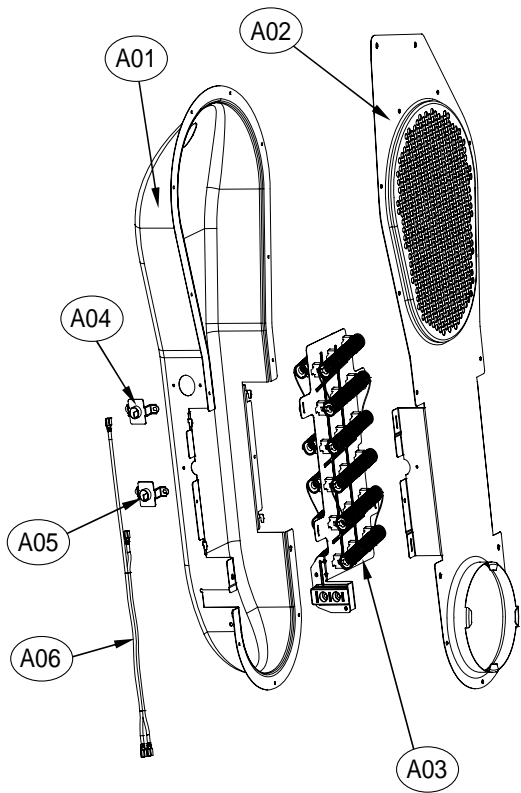

6. DRUM SUPPORT FRONT ASS'Y

Drum Support Front Assembly

ASKO, TL751XXLRR - Electronical Dryer XXL (TL751XXLRR)

Pos	Spare part No.	Description	Qty	Comment
S01	3615304600	Drum Support Front	1 Pc's	
S02	3610609000	Support Bracket Front	4 Pc's	
S03	3611909500	Lint Filter	1 Pc's	
S04	7112401008	Screw-Self Tapping	1 Pc's	
S05	7112401008	Screw-Self Tapping	2 Pc's	
S06	3617510400	Outlet Duct Assembly	1 Pc's	
S07	7112401008	Screw-Self Tapping	2 Pc's	
S08	3614714400	Drum Roller	2 Pc's	
S09	3616039400	Washer - Roller	2 Pc's	
S10	3616039300	Nut - Roller	2 Pc's	
S11	3613625300	Lamp housing	1 Pc's	
S12	3615505100	Lamp Cover	1 Pc's	
S13	7112401008	Screw-Self Tapping	1 Pc's	
S14	3613802400	Harness Clip	1 Pc's	

10. CABINET FRONT ASSY

Cabinet Front Assembly

ASKO, TL751XXLRR - Electronical Dryer XXL (TL751XXLRR)

Pos	Spare part No.	Description	Qty	Comment
G01	3610812500RRK	Front Panel RR w/labels	1 Pc's	
G02	3612323300	Front Panel Gasket	4 Pc's	
G03	3615304400	Hinge Support	2 Pc's	
G04	3613802500RR	Door Lock	1 Pc's	
G04a	7122401409	Screw-Self Tapping	2 Pc's	For attaching door lock
G05	3619047700	Door Switch	1 Pc's	
G06	3616051229	Screw - Self Tapping	1 Pc's	
G06a	3616051229	Screw - Self Tapping	1 Pc's	
G07	3613558800	Warning Label	1 Pc's	
G08	3613557600	Caution Label	1 Pc's	
G09	3613558900	Rating Label	1 Pc's	

4. HEATER DUCT ASS'Y

4-1. Electric Type

4-2. Gas Type

Air/Heater duct Assembly

ASKO, TL751XXLRR - Electronical Dryer XXL (TL751XXLRR)

Pos	Spare part No.	Description	Qty	Comment
A01	3617510200	Inlet Duct - Rear	1 Pc's	
A01a	7122400811	Screw-Self Tapping	12 Pc's	
A02	3617510300	Inlet Duct - Front	1 Pc's	
A02a	7122400811	Screw-Self Tapping	4 Pc's	
A03	3612802500	Heater - Dryer	1 Pc's	
A04	3619047600	Thermostat - Hi Limit	1 Pc's	125C Off / 94C On
A05	3619047800	Thermostat Cut-Out	1 Pc's	140C Off / -35C On
A06	3612797100	Heater Harness - Dryer	1 Pc's	