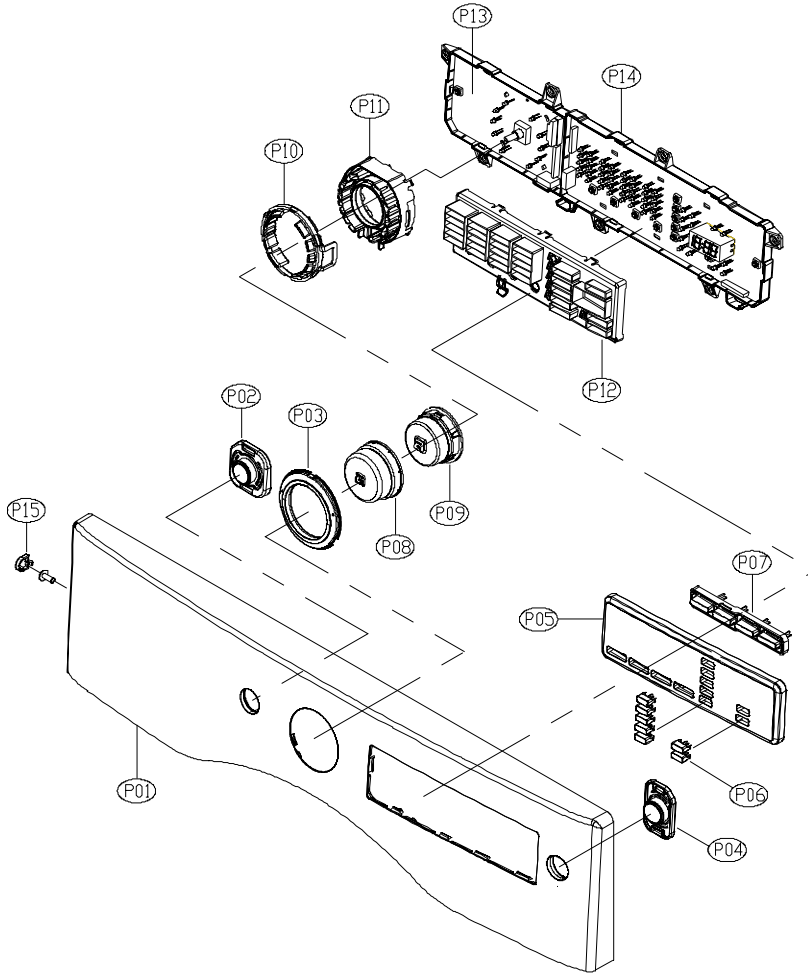

8. DOOR ASS'Y

Door Assembly

ASKO, TL751XXLRR - Electronical Dryer XXL (TL751XXLRR)

Pos	Spare part No.	Description	Qty	Comment
D01	3612208000	Door Frame - Inner	1 Pc's	
D01a	7115402008	Screw - Self Tapping	15 Pc's	For attaching Inner & Outer door frames
D02	36117ABR00	Door Glass	1 Pc's	
D03	3618304300	Door Glass Protection	1 Pc's	
D04	3612903600	Door Hinge	1 Pc's	
D05	3610916500	Door Hinge Cap	2 Pc's	
D06	3612208120	Door Frame - Outer Chrome	1 Pc's	
D07	3612323000	Door Gasket	1 Pc's	
D08	3611428310	Handle Cover	1 Pc's	
D09	3613101100	Door Hook	1 Pc's	
D09a	7115401608	Screw-Self Tapping	1 Pc's	For attaching door hook

11. CONTROL PANEL F ASS'Y

Control Panel Assembly

ASKO, TL751XXLRR - Electronical Dryer XXL (TL751XXLRR)

Pos	Spare part No.	Description	Qty	Comment
P01	3614288900RR	Front Control Panel	1 Pc's	
P01a	71224012411	Screw - Self Tapping	1 Pc's	To affix PCB case to control panel
P02	3616637800	Power Button	1 Pc's	
P03	3615506300	Lens Cover - Prg Selector	1 Pc's	
P04	3616637900	Start Button	1 Pc's	
P05	3615506400	Program Lens Cover	1 Pc's	
P06	3616638100	Option Button	7 Pc's	
P07	3616638000	Function Button	1 Pc's	
P08	3616638200	Program Knob - Outer	1 Pc's	
P09	3616638300	Program Knob - Inner	1 Pc's	
P10	3613054700	Program Knob Lens	1 Pc's	
P11	3613054500	Program Knob Lens Holder	1 Pc's	
P12	3613054600	Lens Cover - Prg Option	1 Pc's	
P13	PRPSSWAD55	Control Unit PCB - Dryer	1 Pc's	For Electric & Gas Dryers
P14	3611147600	Control Unit Case - PCB Front	1 Pc's	
P14a	71224012411	Screw - Self Tapping	7 Pc's	To affix PCB case to control panel
P15	3610917700RR	Screw Cap	1 Pc's	